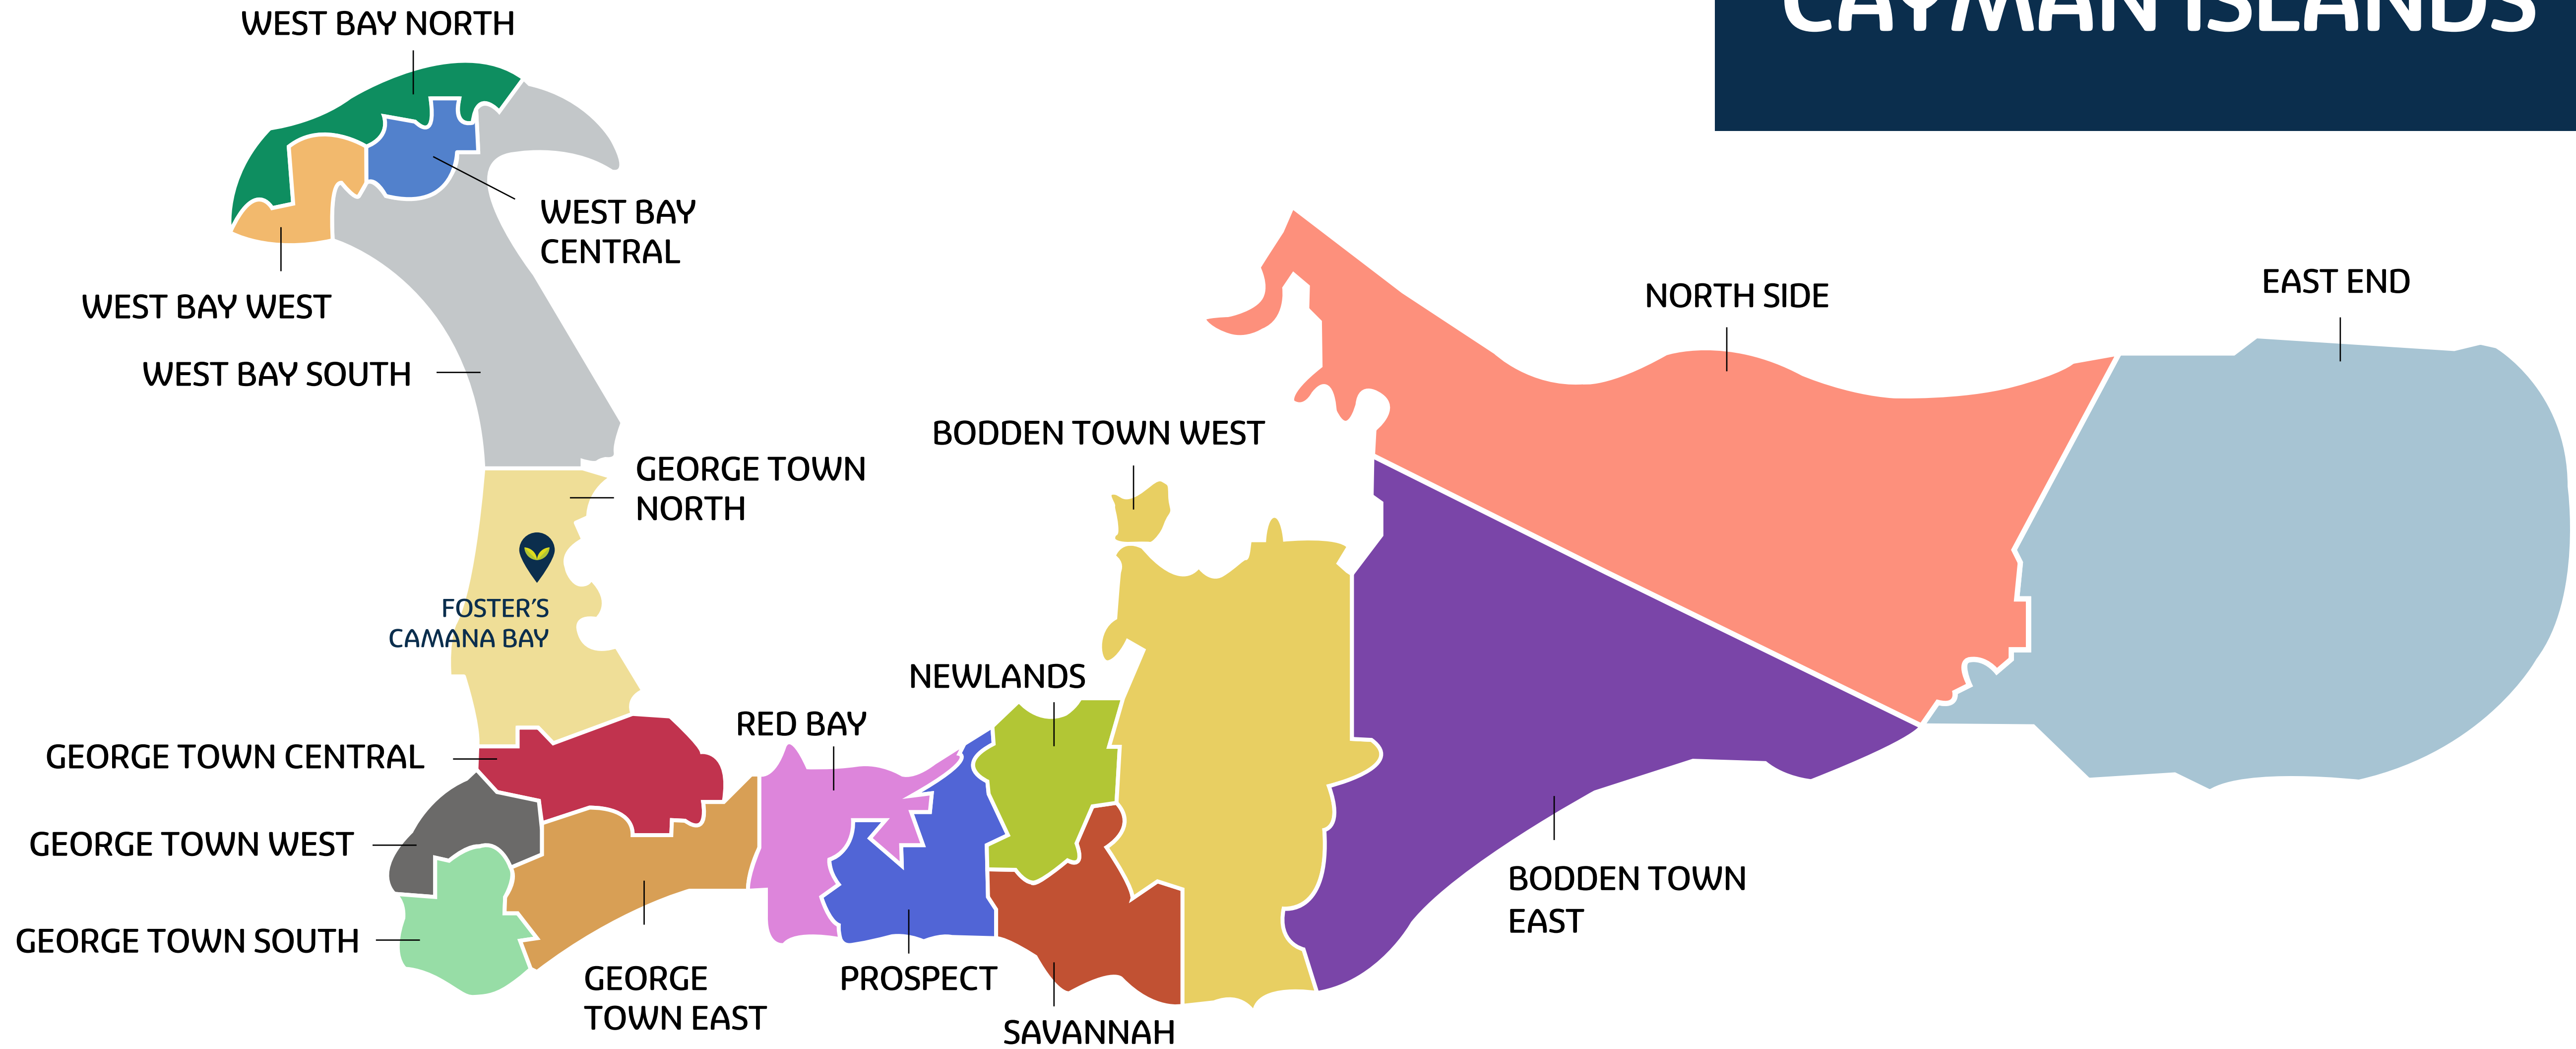

# CAYMAN ISLANDS

## DELIVERY RATES FROM FOSTER'S CAMANA BAY (INCLUDING \$10 PICKING FEE)

WEST BAY NORTH - \$25.00  
 WEST BAY WEST - \$25.00  
 WEST BAY SOUTH - \$20.00  
 WEST BAY CENTRAL - \$25.00

GEORGE TOWN NORTH - \$20.00  
 GEORGE TOWN WEST - \$20.00  
 GEORGE TOWN CENTRAL - \$20.00  
 GEORGE TOWN SOUTH - \$25.00  
 GEORGE TOWN EAST - \$25.00

RED BAY - \$30.00  
 PROSPECT - \$30.00  
 SAVANNAH - \$35.00  
 NEWLANDS - \$35.00  
 BODDEN TOWN WEST - \$35.00

BODDEN TOWN EAST - \$35.00  
 NORTH SIDE - \$40.00  
 EAST END - \$50.00